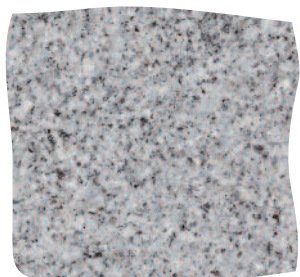

We can supply granite cobbles in the following colours:

- Silver Grey • Pink • Yellow Gold • Dark Grey • Black Stone • Fine Grain

We maintain a close working relationship with our quarry in Portugal and our senior management team undertake regular visits to make sure the standards we demand are being adhered to. For larger scale projects, we can arrange visits for clients to our quarry and factory if required.

## FINISHES

At Granite Setts UK we can supply you with granite setts, cobbles, kerbs and tiles with a range of finishes:

NATURAL SPLIT

BUSH-HAMMERED

SANDBLASTED

GRANULATED

FLAMED

SAWN