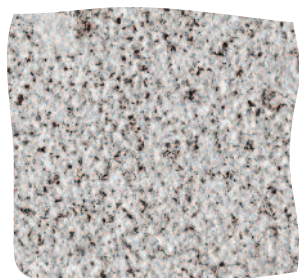

BUSH-HAMMERED