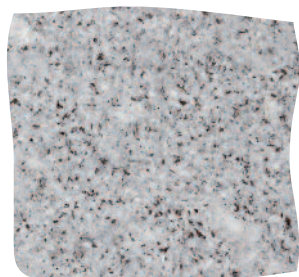

We can supply granite cobbles in the following colours:

- Silver Grey • Pink • Yellow Gold • Dark Grey • Black Stone • Fine Grain

We maintain a close working relationship with our quarry in Portugal and our senior management team undertake regular visits to make sure the standards we demand are being adhered to. For larger scale projects, we can arrange visits for clients to our quarry and factory if required.

## FINISHES

At Granite Setts UK we can supply you with granite setts, cobbles, kerbs and tiles with a range of finishes:

NATURAL SPLIT

BUSH-HAMMERED

SANDBLASTED

GRANULATED

FLAMED

SAWN